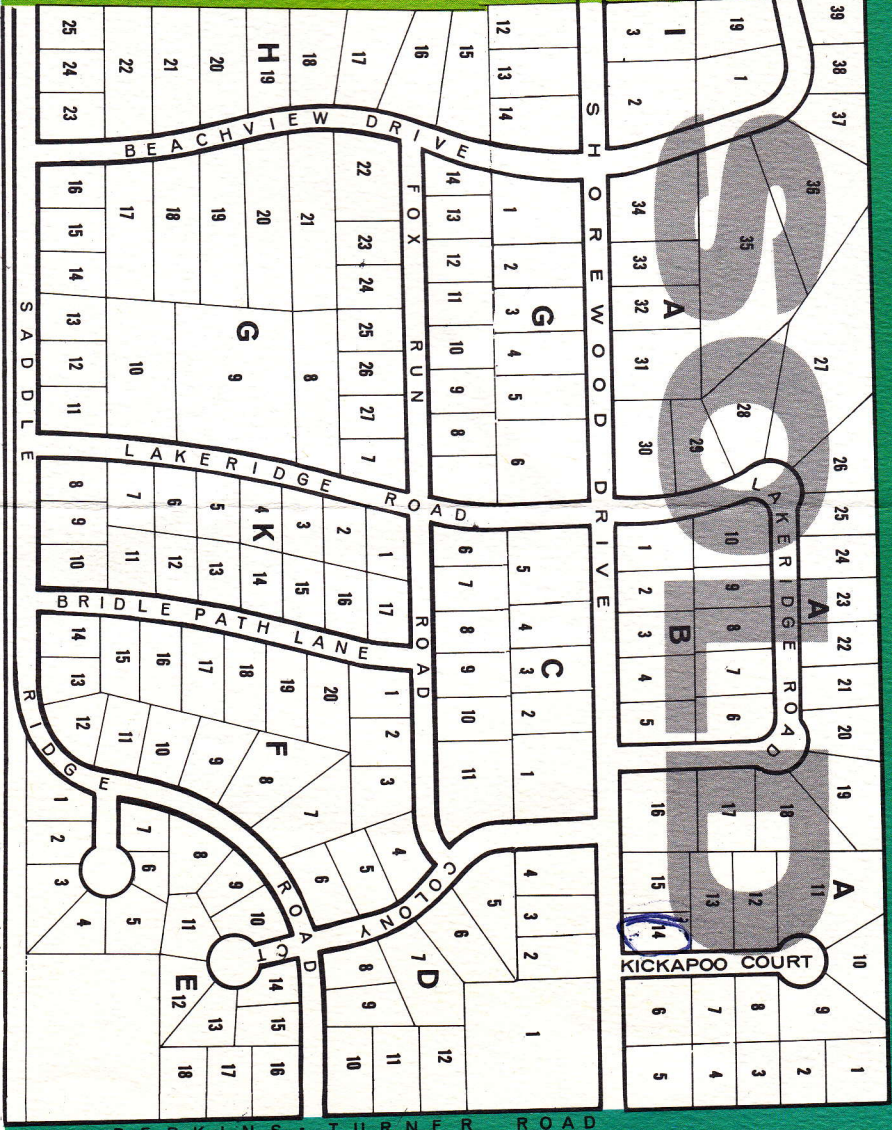

Lake Arlington

TO BE DEVELOPED

Resort Living All Year 'Round

Shorewood

ESTATES

DAN

Sould

Exclusive Agents
 611 W. MAIN STREET
 ARLINGTON, TEXAS 76010
 CR 5-2884

ON LAKE ARLINGTON

SHOREWOOD

ESTATES ADDITION

PERKINS-TURNER RD.
 PLEASANT RIDGE RD.
 SCHOOL

ARLINGTON

U.S. HWY. 80
 S. HWY. No. 303
 ARKANSAS LANE
 GOLF COURSE
 FISHING SUN CLUB
 LAKE ARLINGTON

FORT WORTH
 HWY. 820

BETWEEN TWO CITIES!

PERKINS-TURNER ROAD